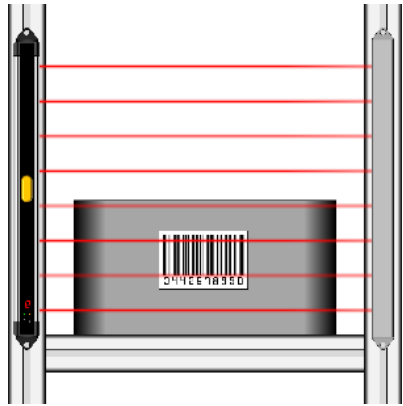

Improving the Picking Process with PVR Series

Product Overview

- ▶ Available for IO and IB (Smart-Bus)
 - ▶ Controller can be provided for IB type
 - ▶ Up to 120pcs can be used per controller
- ▶ IO type offers have 3 LED colors (Red/Green/Yellow)
- ▶ IB offers 7 LED colors (Red/Green/Blue/Yellow/White/Magenta/Cyan)
- ▶ A digital display is available on IB type
- ▶ All PVRs require a reflective tape to reflect the infrared signal from device
 - ▶ 130cm maximum allowable distance between PVR a reflective tape
- ▶ Horizontal or vertical installation

Application Samples for PVR

IB type: Pick-to-light

- ▶ Worker imports the picking list
- ▶ PVR signals with a green light to indicate the location to be picked
- ▶ During picking, the PVR detects the worker's hand and signals a yellow light to indicate that the job is in process
 - ▶ If the light turns red, it indicates the worker that the wrong location is being picked
- ▶ Once the worker picks the material out the light would turn off indicating that the next location can be picked accordingly

IO Type: Workshop (building an assembly)

- ▶ At the time the system has been instructed of which assembly is going to be built, it will activate the green light on each PVR picking location (one at a time) based on the programmed picking sequence
- ▶ During picking, the PVR detects the worker's hand and signals a yellow light to indicate that the job is in process
 - ▶ If the light turns red, it indicates the worker that the wrong location is being picked. Audio signals can also be incorporated to alert the worker
- ▶ Once the worker picks the parts out the light would turn off indicating that the next location can be picked accordingly