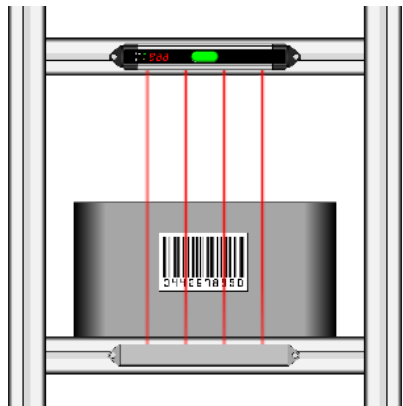

Improving the Picking Process with PVR Series

Product Overview

- ▶ Available for IO and IB (Smart-Bus)
 - ▶ Controller can be provided for IB type
 - ▶ Up to 120pcs can be used per controller
- ▶ IO type offers have 3 LED colors (Red/Green/Yellow)
- ▶ IB offers 7 LED colors (Red/Green/Blue/Yellow/White/Magenta/Cyan)
- ▶ A digital display is available on IB type
- ▶ All PVRs require a reflective tape to reflect the infrared signal from device
 - ▶ 130cm maximum allowable distance between PVR a reflective tape
- ▶ Horizontal or vertical installation

Application Samples for PVR

IB type: Pick-to-light

- ▶ Worker imports the picking list
- ▶ PVR signals with a green light to indicate the location to be picked
- ▶ During picking, the PVR detects the worker's hand and signals a yellow light to indicate that the job is in process
 - ▶ If the light turns red, it indicates the worker that the wrong location is being picked
- ▶ Once the worker picks the material out the light would turn off indicating that the next location can be picked accordingly

IO Type: Workshop (building an assembly)

- ▶ At the time the system has been instructed of which assembly is going to be built, it will activate the green light on each PVR picking location (one at a time) based on the programmed picking sequence
- ▶ During picking, the PVR detects the worker's hand and signals a yellow light to indicate that the job is in process
 - ▶ If the light turns red, it indicates the worker that the wrong location is being picked. Audio signals can also be incorporated to alert the worker
- ▶ Once the worker picks the parts out the light would turn off indicating that the next location can be picked accordingly

It can be installed in current shelving fixtures

Suitable for small or large projects