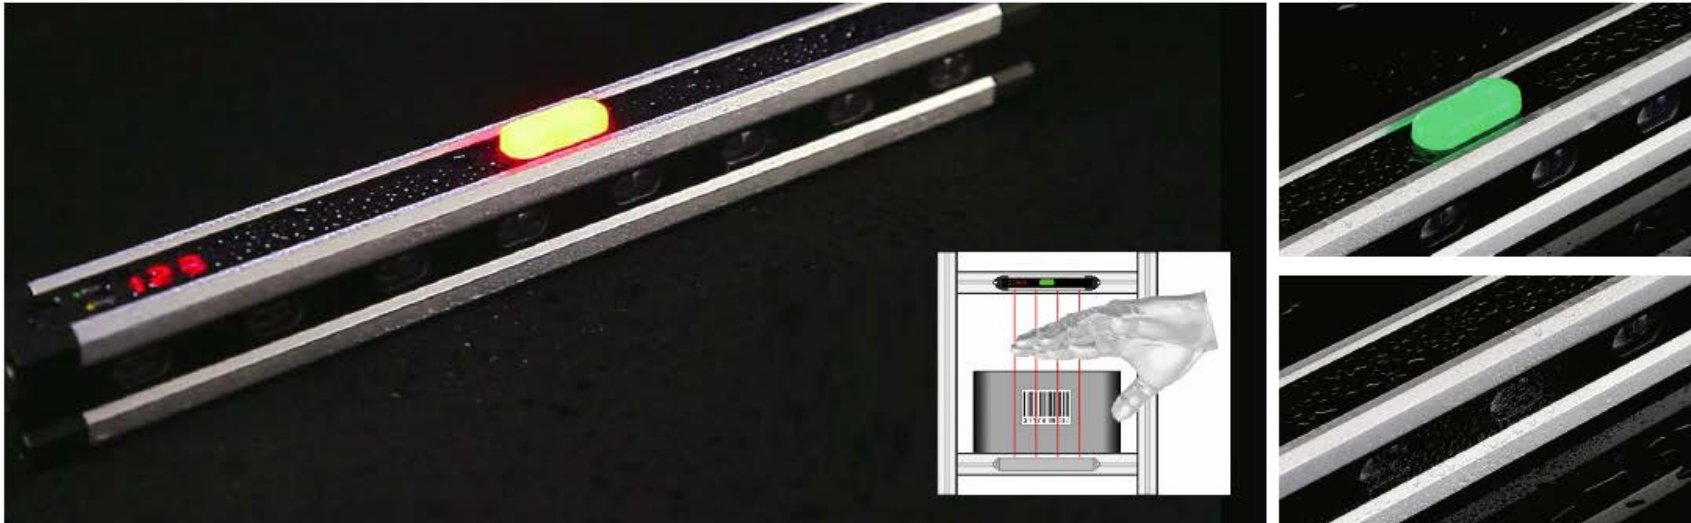

Improving the Picking Process with PVR Series

Product Overview

- ▶ Available for IO and IB (Smart-Bus)
 - ▶ Controller can be provided for IB type
 - ▶ Up to 120pcs can be used per controller
- ▶ IO type offers have 3 LED colors (Red/Green/Yellow)
- ▶ IB offers 7 LED colors (Red/Green/Blue/Yellow/White/Magenta/Cyan)
- ▶ A digital display is available on IB type
- ▶ All PVRs require a reflective tape to reflect the infrared signal from device
 - ▶ 130cm maximum allowable distance between PVR a reflective tape
- ▶ Horizontal or vertical installation

Application Samples for PVR

IB type: Pick-to-light

- ▶ Worker imports the picking list
- ▶ PVR signals with a green light to indicate the location to be picked
- ▶ During picking, the PVR detects the worker's hand and signals a yellow light to indicate that the job is in process
 - ▶ If the light turns red, it indicates the worker that the wrong location is being picked
- ▶ Once the worker picks the material out the light would turn off indicating that the next location can be picked accordingly

IO Type: Workshop (building an assembly)

- ▶ At the time the system has been instructed of which assembly is going to be built, it will activate the green light on each PVR picking location (one at a time) based on the programmed picking sequence
- ▶ During picking, the PVR detects the worker's hand and signals a yellow light to indicate that the job is in process
 - ▶ If the light turns red, it indicates the worker that the wrong location is being picked. Audio signals can also be incorporated to alert the worker
- ▶ Once the worker picks the parts out the light would turn off indicating that the next location can be picked accordingly